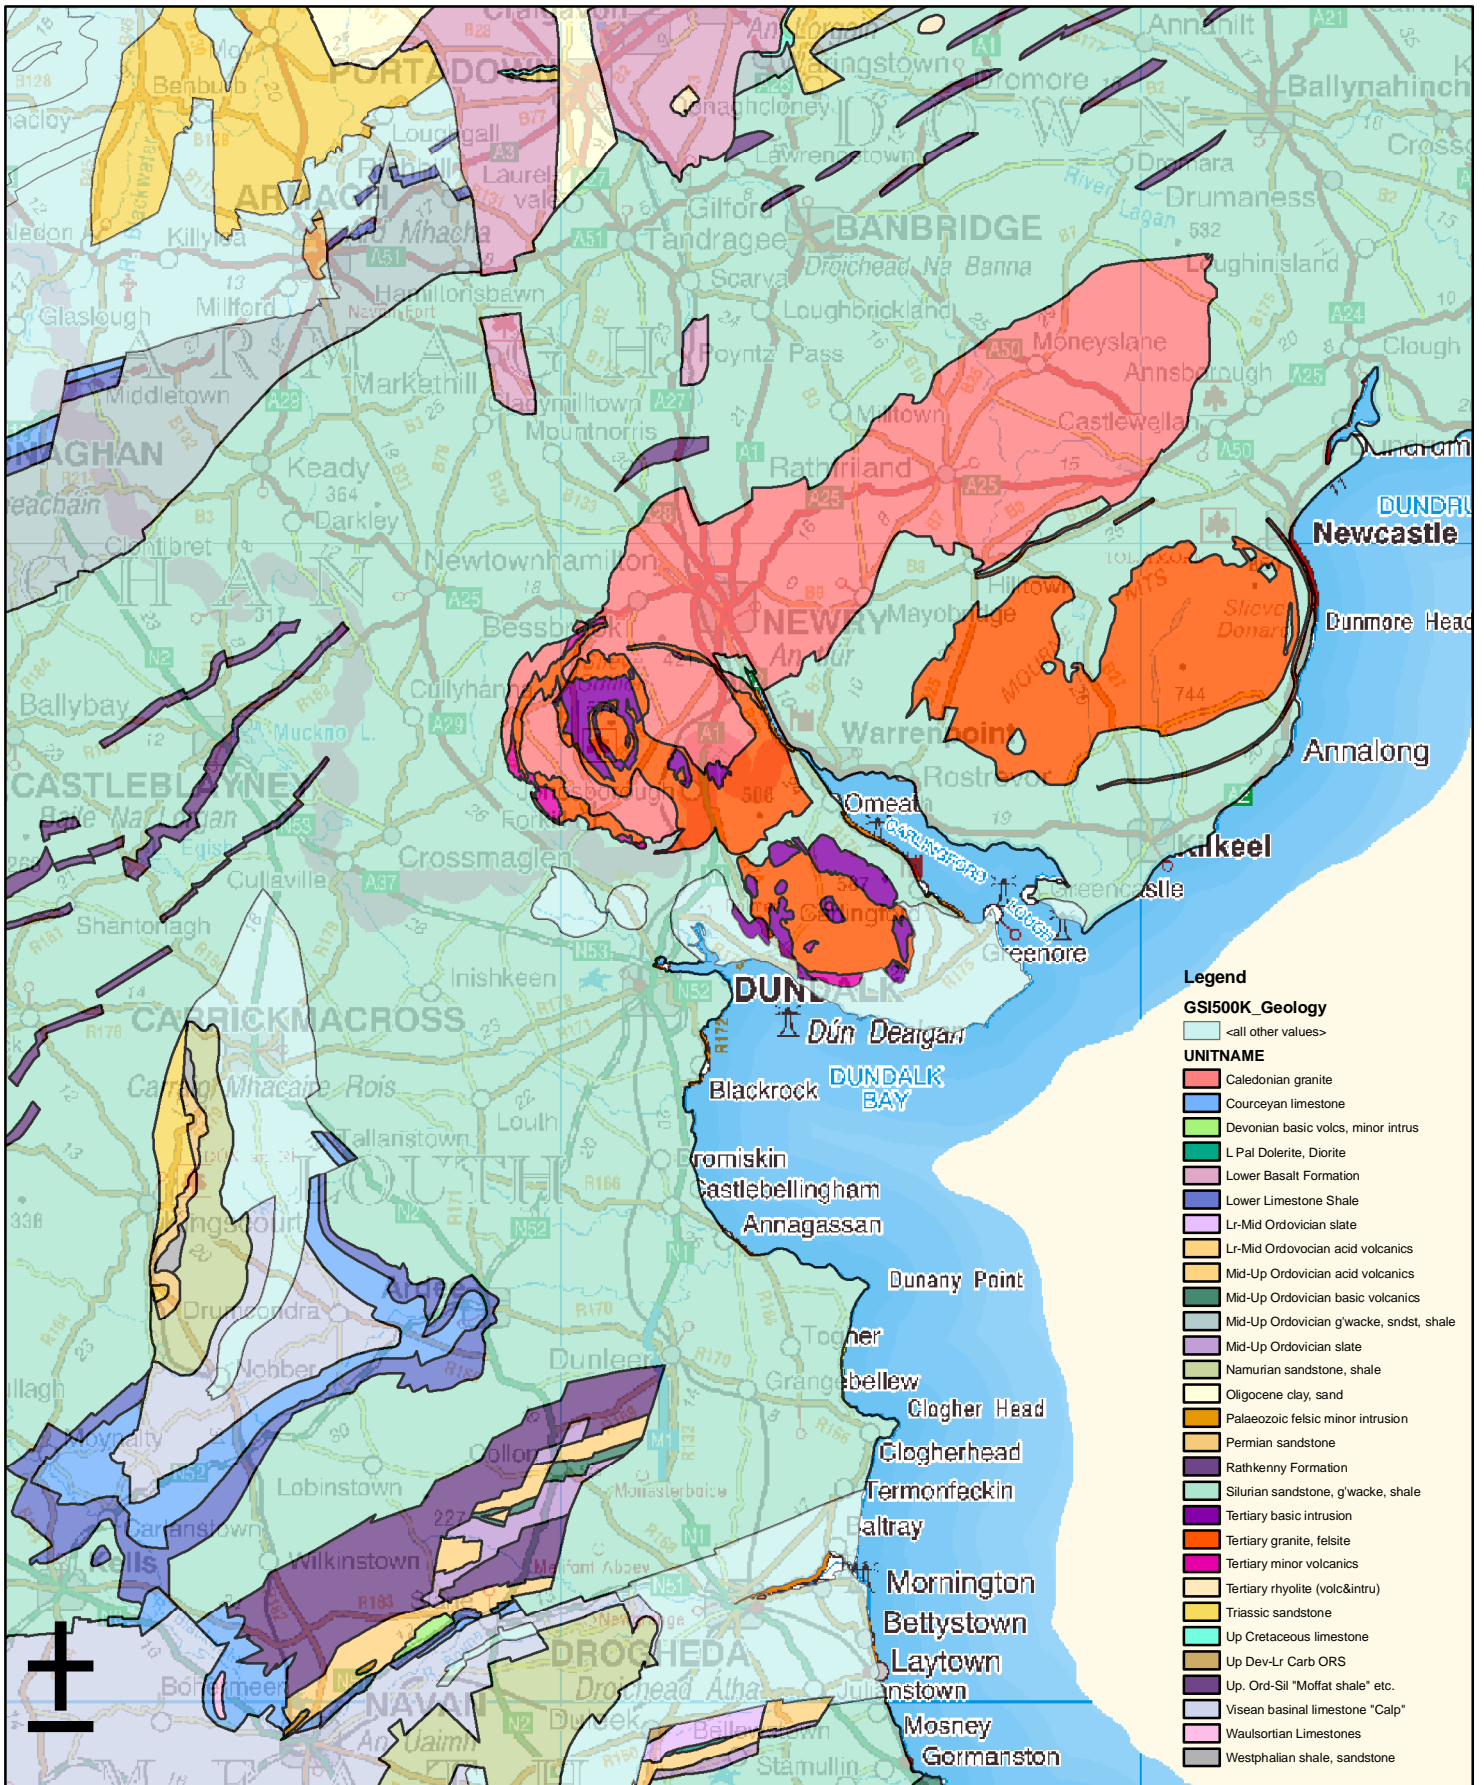

Geology of County Louth Area

0 3,106,200 12,400 18,600 24,800
 Meters

Geological Survey of Ireland
 (S.Gatley, 6/2/07)

Basemap copyright Government of Ireland 2003,
 OSI Permit No. DNE0001001